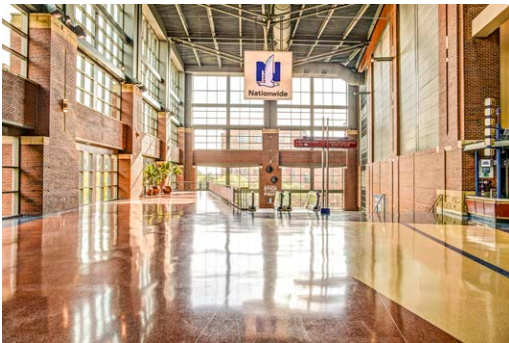

As one of the venues most exclusive/ in-demand spaces, the Founders Club can only be accessed from the arena's Suite Level. Floor to ceiling windows provide a clear look into Downtown Columbus and the heart of the Arena District while guests enjoy full catering and bar services, an upper level lounge and an attached small board room.

A/V Available

- Projector, Screen, Microphone/Sound system, teleconference capabilities, access to free Wi-Fi
- Boardroom: Screen, access to free Wi-Fi, teleconference capabilities

Capacity

Classroom: 65
Theater: 150
Reception: 185
Banquet: 120
Boardroom: 12

Rent: $2,000

Game Day Booking Inquiries, please call 614-246-7825
Non-Game Day Booking Inquiries, please call 614-246-2000