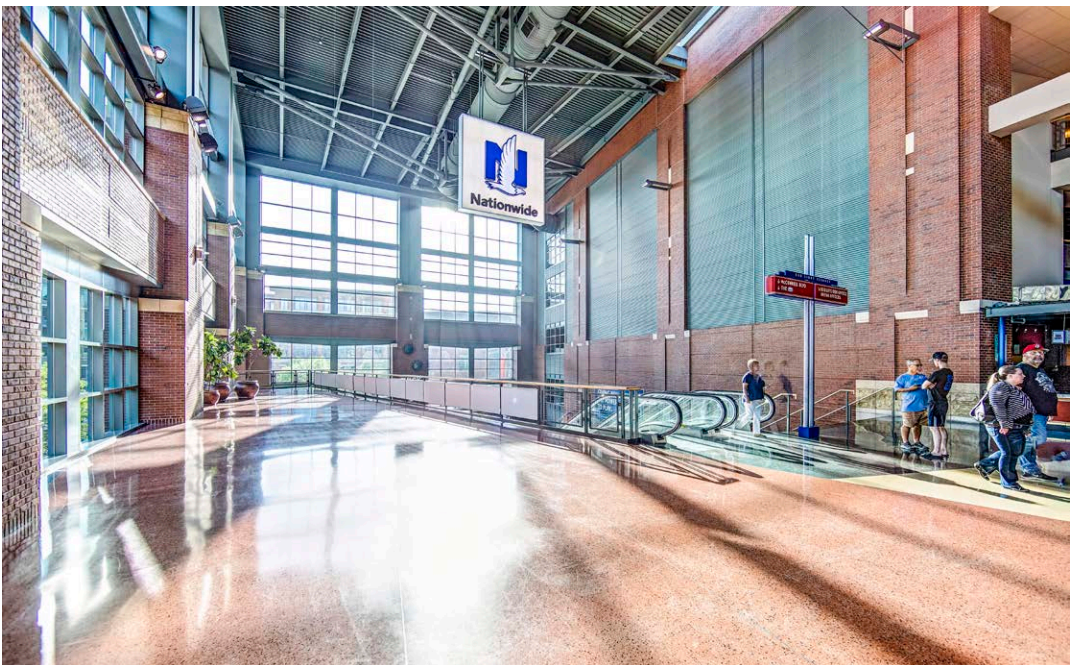

MEETING SPACES Activity Center

The Activity Center is located on the Event Level of Nationwide Arena. With direct access from Nationwide Blvd., whether it's a business meeting or strictly a social occasion, this functional space offers comfortable accommodations perfect for mingling. Full catering services and a private bartender can be arranged.

MEETING SPACES
Bud Light Terrace

As part of the arena's Main Concourse, the Bud Light Terrace is one of the largest and most versatile spaces in the building. With an overlooking view of Nationwide Blvd. and an unobstructed view into the arena bowl, this impressive party space can accommodate anything from the most intimate of receptions to several hundred guests.

MEETING SPACES Labatt Blue Zone

A/V Available

- Projector/Screen
- TVs
- Audio/Microphone
- Access to free Wi-Fi

Capacity

Classroom: 70
 Theater: 150
 Reception: 200

Rent: \$1,000

The Labatt Blue Zone, also commonly referred to as "The Pub", is a Blue Jackets themed sports bar that overlooks the connected OhioHealth Ice Haus and offers access to the arena's Main Concourse. The room includes a full-service bar and restaurant style seating perfect for receptions, cocktail hours or holiday parties.

Capacity
 Set as is: 176
 Standing room only: 300

Rent: \$1,500

Located on the arena's Event Level, the newly renovated Lexus Lounge is one of the arena's most exclusive spaces. This sophisticated, restaurant-style space features a full-service lounge area with a bar and direct access to the main arena bowl through a private entrance.