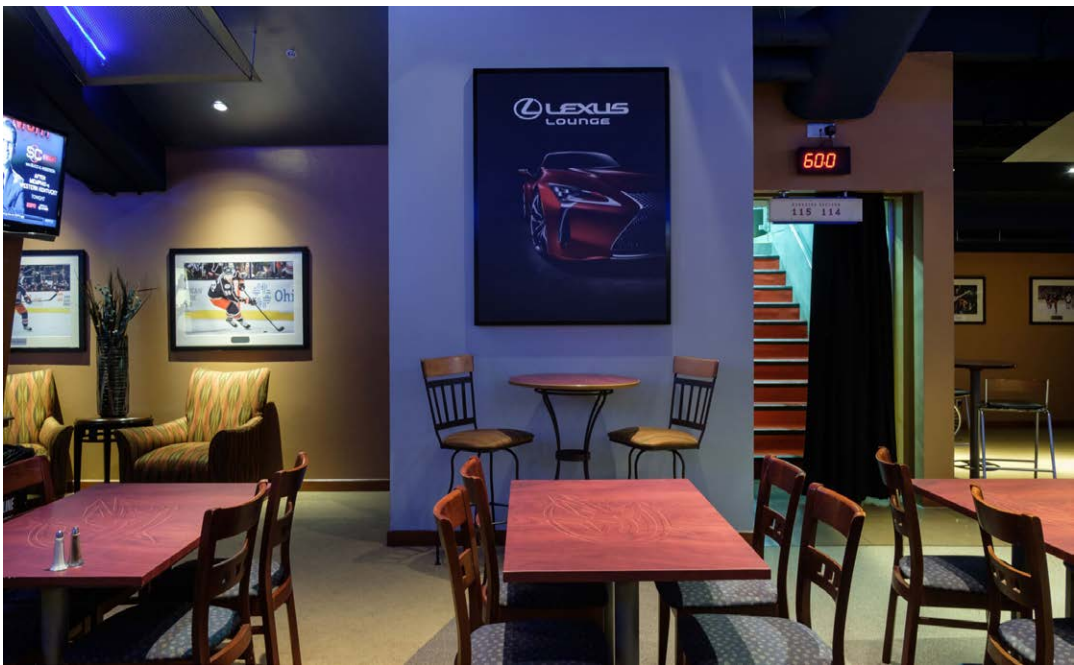

1. **A/V Available**
2. Sound System
   - Access to free Wi-Fi

Capacity
Set as is: 176
Standing room only: 300

Rent: $1,500

Located on the arena's Event Level, the newly renovated Lexus Lounge is one of the arena's most exclusive spaces. This sophisticated, restaurant-style space features a full-service lounge area with a bar and direct access to the main arena bowl through a private entrance.

Game Day Booking Inquiries, please call 614-246-7825
Non-Game Day Booking Inquiries, please call 614-246-2000